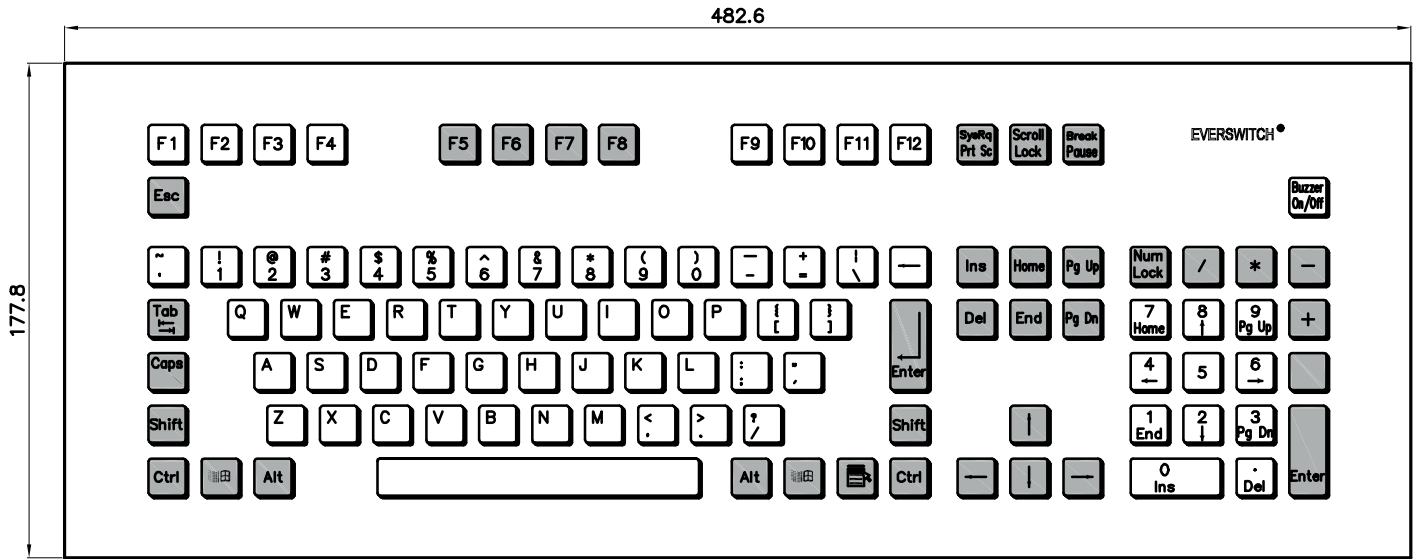

EVERSWITCH QWERTY KEYBOARDS

KB400

KB500