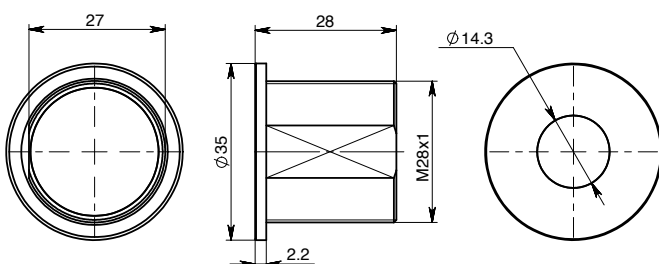

Technical Drawing